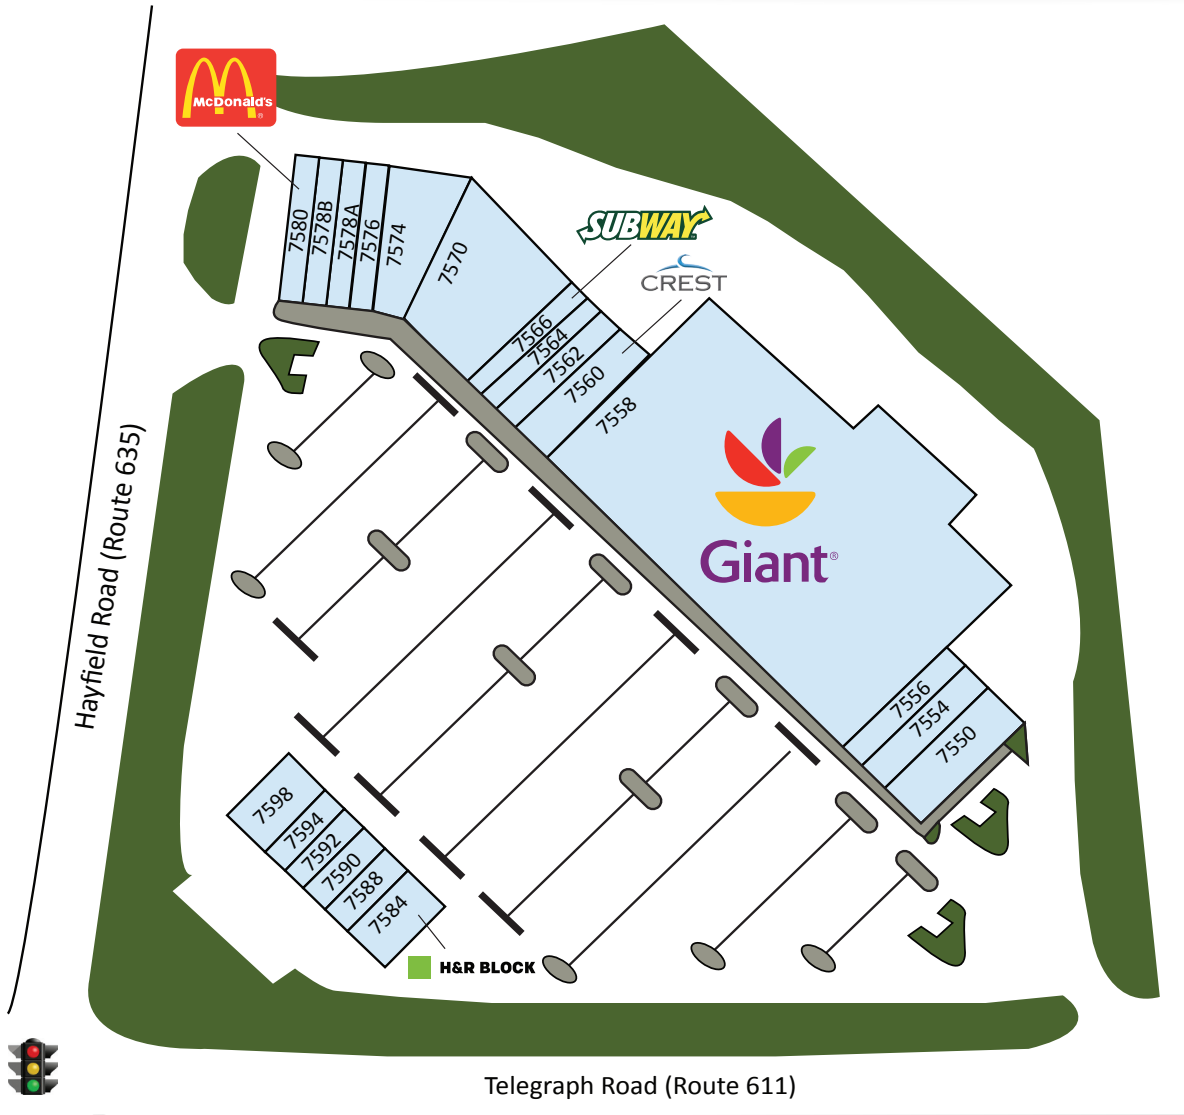

## Anchor Tenant:

# HAYFIELD SHOPPING CENTER

7590 Telegraph Road, Alexandria, VA 22315

Space	Tenant	SF
7550	House of Dynasty	3,965
7554	KoChix	2,000
7556	Life Champ Martial Arts	2,000
7558	Giant	50,764
7560	Crest Cleaners	3,000
7562	Hair Magic	1,500
7564	Season Nails	1,500
7566	Subway	1,500
7570	Dancensations	7,875
7574	Hayfield Dental Care	3,375
7576	Hayfield Dental Care	2,000
7578A	Morning Bagel & Bakery	1,500
7578B	Stone Hot Pizza	1,500
7580	McDonald's	2,000
7584	H & R Block	2,600
7588	Katana Sushi	1,300
7590	Five Star Carpet & Rug	1,300
7592	Starfit Studio	1,300
7594	Tommy's Barber Shop	1,300
7598	Hayfield Medical Center	2,570